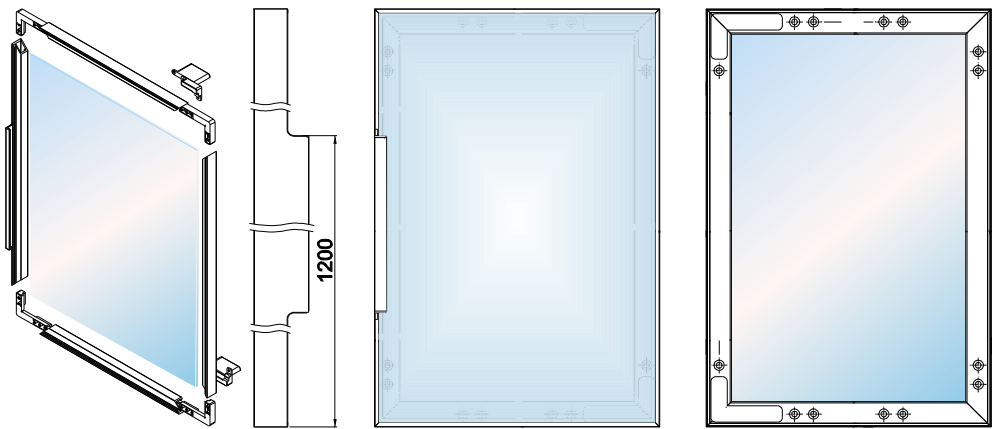

SALICE

2 In 1 System

Air System