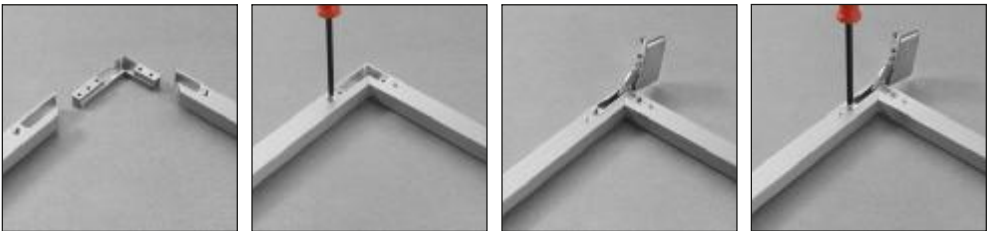

SALICE

2 In 1 System

Air System