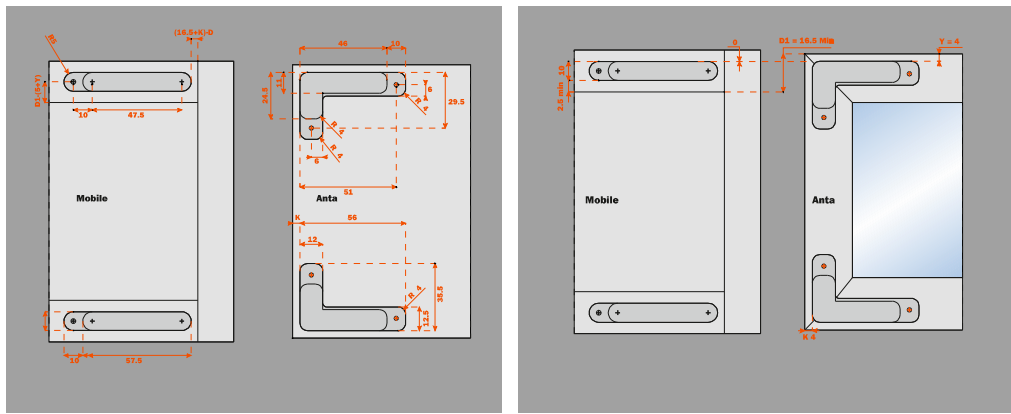

SALICE

2 In 1 System

Air System