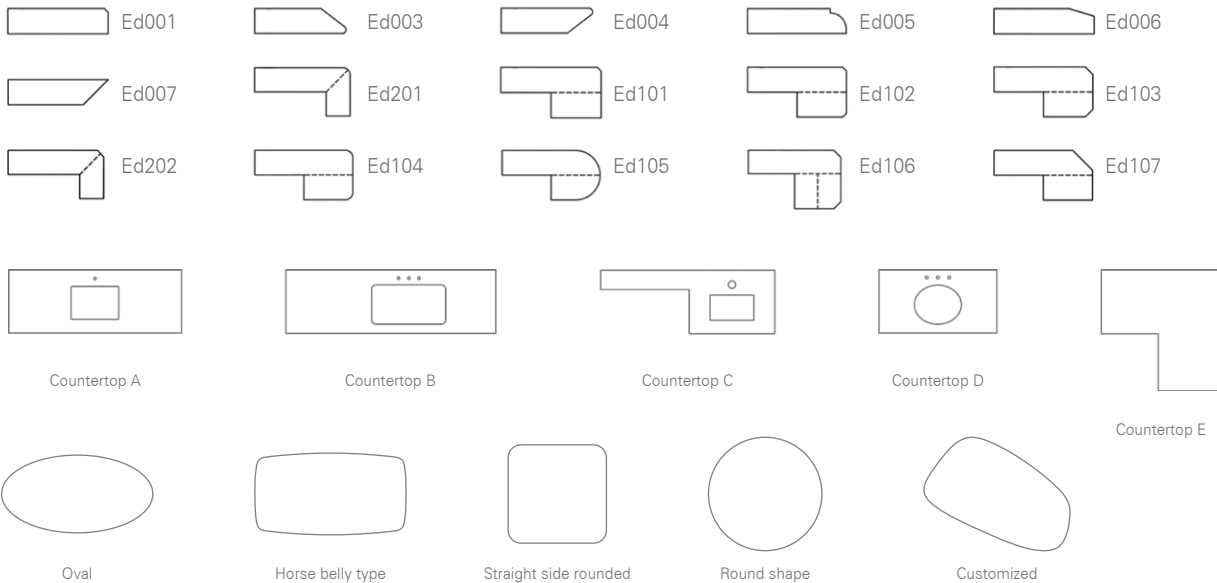

Edges & Countertop Types