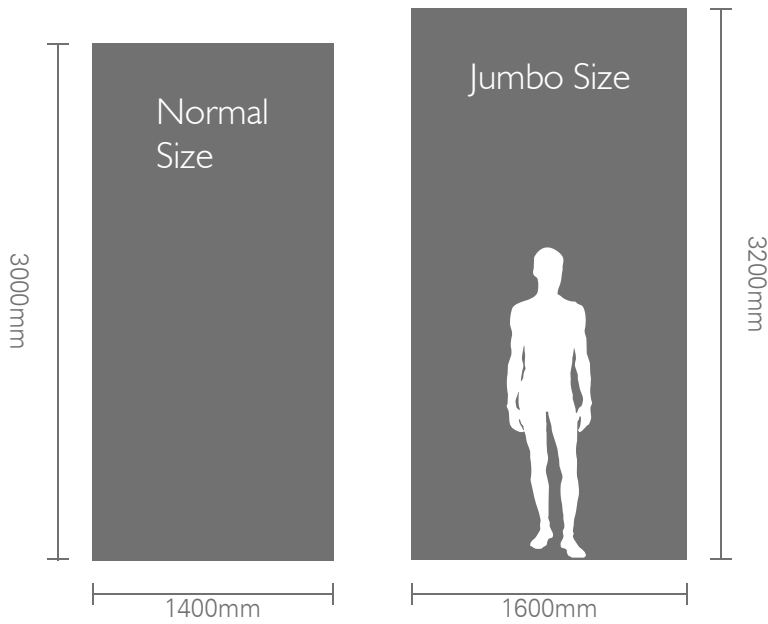

We commit ourselves to the highest quality and respect the environment throughout our entire manufacturing process.

Slab Sizes

Size List

Slab sizes	WG series	3200x1600mm/126"x63"		3000x1400mm/118"x55"		
	WBG series	3000x1350mm/118"x53"		3000x700mm/118"x27.5"		
Cut to size		300x300mm	300x600mm	400x400mm	600x600mm	
Countertop sizes (inch)		110"x26"	110"x36"	110"x42"	110"x52"	110"x4" 110"x6"
Surface Finishing		Polished		Honed (customized)		