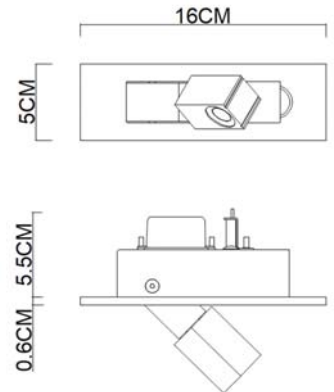

Specification Sheet

Picture:

Product size:

Name: ----- Tank Mini Recessed
Wall Lamp (MDC
Switch)
Code: ----- 1784
Finish: ----- Polished
Main Material: --- Stainless steel
+ Aluminium
Shade Material: -- Aluminium

Lamp Source: LED

Wattage:  1x1W

Input Voltage: 220~240 V

Lumen: 85 lm

Switch: MDC Switch

Energy Efficiency Class: A

Plug: Na

Specification:

Inner Box:

Gross Weight: KGS

85*75*215(mm) 1pc

Net Weight: KGS

Outer Carton:

320*190*240(mm) 8pcs

Cable Length / Terminal Block:

Installation Instruction:

size:160x50x6

11.4CMx3.8CM Hole On The Wall