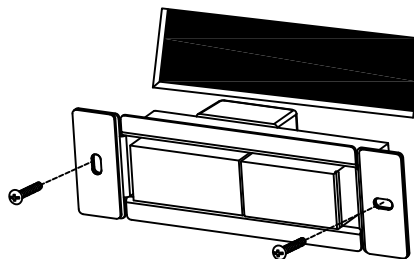

Specification Sheet

Picture:

Product size:

Name: ----- Tank Mini Recessed
Wall Lamp (MDC
Switch)
Code: ----- 1784
Finish: ----- Polished
Main Material: --- Stainless steel
+ Aluminium
Shade Material: -- Aluminium

Inner Box:

Gross Weight: KGS

85*75*215(mm) 1pc

Net Weight: KGS

Outer Carton:

320*190*240(mm) 8pcs

Cable Length / Terminal Block:

Installation Instruction:

size:160x50x6

11.4CMx3.8CM Hole On The Wall