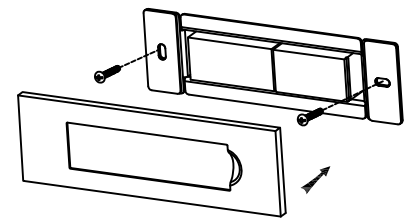

Specification Sheet

Picture:

Product size:

Name: ----- Tank Mini Recessed
Wall Lamp (MDC
Switch)
Code: ----- 1784
Finish: ----- Polished
Main Material: --- Stainless steel
+ Aluminium
Shade Material: -- Aluminium

Inner Box:

Gross Weight: KGS

85*75*215(mm) 1pc

Net Weight: KGS

Outer Carton:

320*190*240(mm) 8pcs

Cable Length / Terminal Block:

Installation Instruction:

size:160x50x6

11.4CMx3.8CM Hole On The Wall