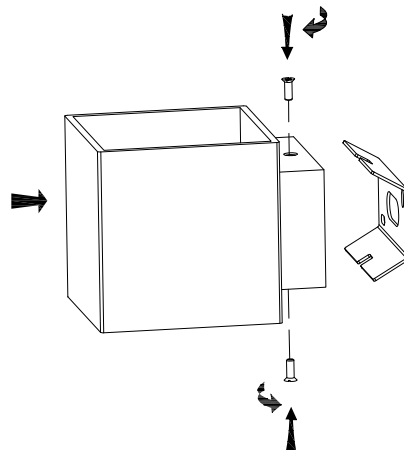

# Specification Sheet

Picture:

Product size:

10CM

Name: ----- Lucid 100 Square Wall Lamp

Code: ----- 1790

Finish: ----- Black+Silver / White+Gold  
/ Black / White

Main Material: --- Aluminium + Steel

Shade Material: -- Aluminium

10CM

12.5CM

Lamp Source: LED

Wattage: 2xMax3W

Input Voltage: 220~240 V

Lumen: 360 lm

Switch: Na

Energy Efficiency Class: A

Plug: Na

Specification:

IP20

Inner Box:

165\*150\*160(mm) 1pc

Gross Weight: KGS

Net Weight: KGS

Outer Carton:

470\*350\*350(mm) 12pcs

Cable Length / Terminal Block:

Installation Instruction:

size:90x65xH:25