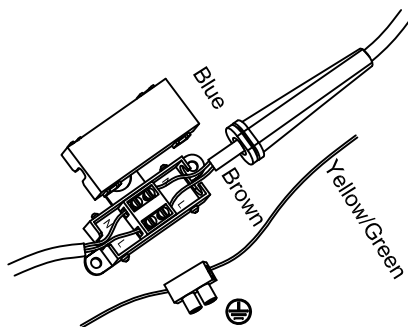

Specification Sheet

Picture:

Name: ----- Scroll Square LED
600 Wall Lamp

Code: ----- 1804

Finish: ----- Polished

Main Material: --- Stainless steel

Shade Material: -- Acrylic

Product size:

IP44

Inner Box:

120*120*660(mm) 1pc

Gross Weight: KGS

Net Weight: KGS

Outer Carton:

680*380*505(mm) 12pcs

Cable Length / Terminal Block:

Installation Instruction:

This product must be earthed