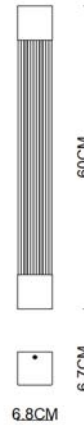

Specification Sheet

Picture:

Name: ----- Scroll Square LED
600 Wall Lamp

Code: ----- 1804

Finish: ----- Polished

Main Material: --- Stainless steel

Shade Material: -- Acrylic

Product size:

Lamp Source: LED

Wattage: 1x10W

Input Voltage: 220~240 V

Lumen: 980lm

Switch: Na

Energy Efficiency Class: A

Plug: Na

Specification:

IP44

Inner Box:

120*120*660(mm) 1pc

Gross Weight: KGS

Net Weight: KGS

Outer Carton:

680*380*505(mm) 12pcs

Cable Length / Terminal Block: