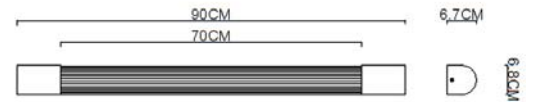

Specification Sheet

Picture:

Name: ----- Scroll LED 900 Wall Lamp

Code: ----- 1770

Finish: ----- Polished

Main Material: --- Stainless steel

Shade Material: -- Acrylic

Product size:

IP44

Inner Box:

120*120*960(mm) 1pc

Gross Weight: KGS

Net Weight: KGS

Outer Carton:

980*380*505(mm) 12pcs

Cable Length / Terminal Block: