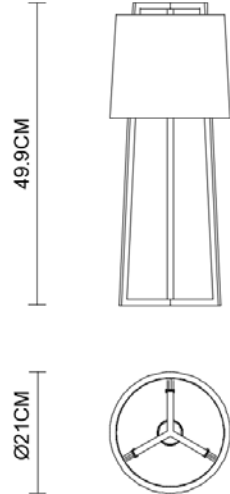

# Specification Sheet

Picture:

Product size:

Name: ----- Cape Round Table Lamp  
Code: ----- 4650  
Finish: ----- Polished  
Main Material: --- Stainless steel  
Shade Material: -- Fabric+PVC

Lamp Source: E27

Inner Box:

Gross Weight: KGS

245\*245\*540(mm) 1pc

Net Weight: KGS

Outer Carton:

510\*510\*570(mm) 4pcs

Installation Instruction: