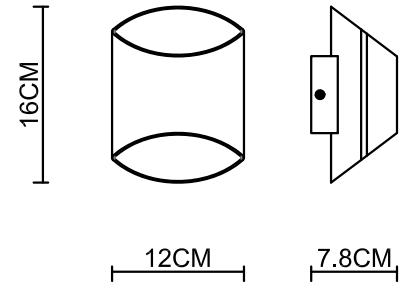

# Specification Sheet

Picture:

Product size:

Name: ----- Section Wall Lamp

Code: ----- 1122

Finish: ----- White+Gold /  
Black+Silver / White

Main Material: --- Aluminium+Steel

Shade Material: -- Aluminium

Inner Box:

150\*125\*205(mm) 1pc

Gross Weight: KGS

Net Weight: KGS

Outer Carton:

395\*320\*440(mm) 12pcs

Cable Length / Terminal Block:

Installation Instruction:

size:Φ100\*H19.5