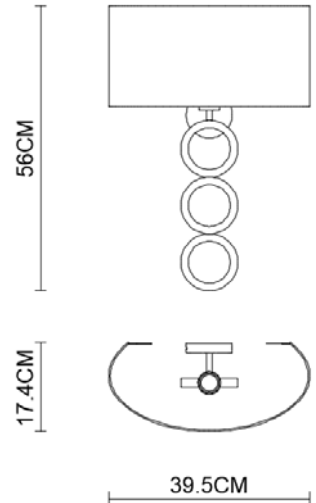

Specification Sheet

Picture:

Name: ----- Delta 3 Wall Lamp

Code: ----- 1690

Finish: ----- Polished

Main Material: --- Stainless steel

Shade Material: -- Fabric+PVC

Product size:

IP20

Inner Box:

480*210*365(mm) 1pc

Gross Weight: KGS

Net Weight: KGS

Outer Carton:

860*500*760(mm) 8pcs

Cable Length / Terminal Block:

Installation Instruction:

size:Ø90xH:20