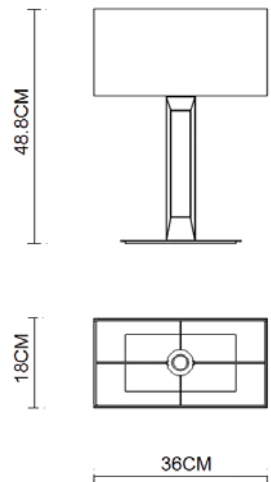

Specification Sheet

Picture:

Product size:

Name: ----- Slim Low Table Lamp
Code: ----- 4675
Finish: ----- Polished
Main Material: --- Stainless steel
Shade Material: -- Fabric+PVC

Lamp Source: E27

Wattage:  1x60W /  1x12W

Input Voltage: 220~240 V

Lumen: 540 lm

Switch: In-line Switch

Energy Efficiency Class:

Plug: EU

Specification:

Inner Box:

Gross Weight: KGS

415*235*445(mm) 1pc

Net Weight: KGS

Outer Carton:

490*430*470(mm) 2pcs

Installation Instruction: