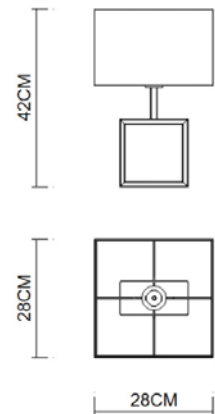

Specification Sheet

Picture:

Name: ----- Frame Square Small Table Lamp

Code: ----- 4687

Finish: ----- Polished

Main Material: --- Stainless steel

Shade Material: -- Fabric+PVC

Product size:

Inner Box:

Gross Weight: KGS

325x325x355(mm) 1pc

Net Weight: KGS

Outer Carton:

670x345x735(mm) 4pcs

Installation Instruction: