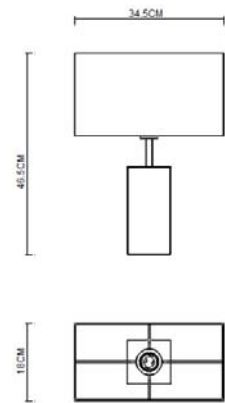

Specification Sheet

Picture:

Product size:

Name: ----- Solid Square Small
Table Lamp
Code: ----- 4695
Finish: ----- Polished
Main Material: --- Stainless steel
Shade Material: -- Fabric+PVC

Lamp Source: E27

Wattage:  1x60W /  1x12W

Input Voltage: 220~240 V

Lumen: 540 lm

Switch: In-line Switch

Energy Efficiency Class:

Plug: EU

Specification:

Inner Box:

415*235*385(mm) 1pc

Gross Weight: KGS

Net Weight: KGS

Outer Carton:

490*430*410(mm) 2pcs

Installation Instruction: