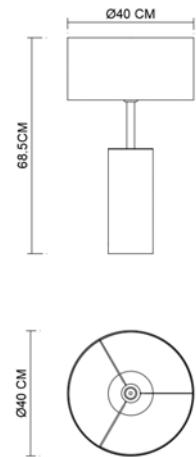

# Specification Sheet

Picture:

Product size:

Name: ----- Solid Round Big  
Table Lamp  
Code: ----- 4698  
Finish: ----- Polished  
Main Material: --- Stainless steel  
Shade Material: -- Fabric+PVC

Lamp Source: E27

Wattage:  1x60W /  1x12W

Input Voltage: 220~240 V

Lumen: 540 lm

Switch: In-line Switch

Energy Efficiency Class:

Plug: EU

Specification:

Inner Box:

Gross Weight: KGS

460\*460\*625(mm) 1pc

Net Weight: KGS

Outer Carton:

940\*475\*650(mm) 2pcs

Installation Instruction: