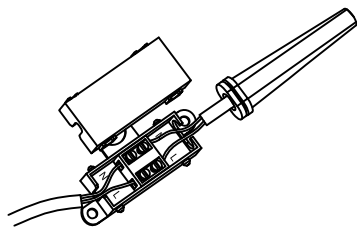

Specification Sheet

Picture:

Name: ----- Beauty Long Round Mirror Lighting

Code: ----- 1703

Finish: ----- Polished

Main Material: --- Stainless steel + Steel

Shade Material: -- Acrylic

Product size:

IP44

Inner Box:

300*285*150(mm) 1pc

Gross Weight: KGS

Net Weight: KGS

Outer Carton:

875*320*325(mm) 6pcs

Cable Length / Terminal Block: