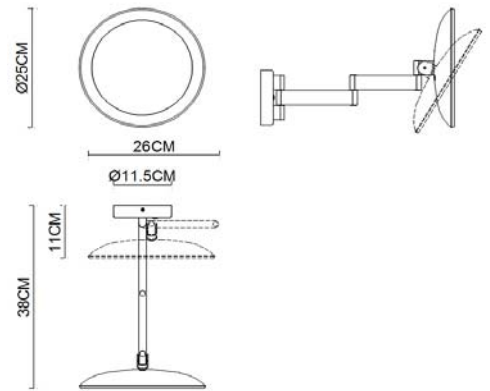

Specification Sheet

Picture:

Name: ----- Beauty Long Round Mirror Lighting

Code: ----- 1703

Finish: ----- Polished

Main Material: --- Stainless steel + Steel

Shade Material: -- Acrylic

Product size:

IP44

Inner Box:

300*285*150(mm) 1pc

Gross Weight: KGS

Net Weight: KGS

Outer Carton:

875*320*325(mm) 6pcs

Cable Length / Terminal Block: