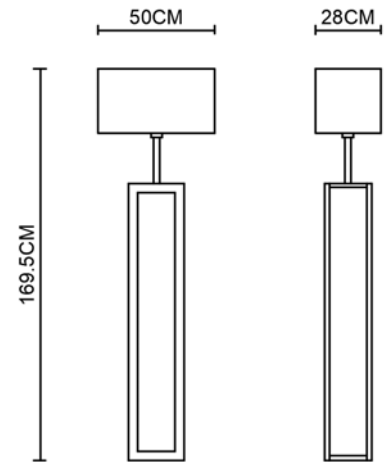

# Specification Sheet

Picture:

Product size:

Name: ----- Duo Floor Lamp  
Code: ----- 5707  
Finish: ----- Polished  
Main Material: --- Stainless steel  
Shade Material: -- Fabric+PVC

Lamp Source: E27

Wattage: 1x60W / 1x12W

Input Voltage: 220~240 V

Lumen: 540 lm

Switch: In-line Switch

Energy Efficiency Class:

Plug: EU

Specification:

Inner Box:

Gross Weight: KGS

1525\*450\*370(mm) 1pc

Net Weight: KGS

Outer Carton:

1545\*470\*400(mm) 1pc

Installation Instruction: