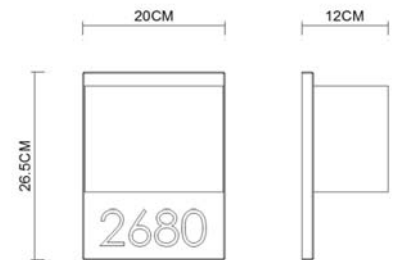

# Specification Sheet

Picture:

Product size:

Name: ----- Welcome Alphabet Wide Wall Lamp

Code: ----- 1711

Finish: ----- Polished

Main Material: --- Stainless steel

Shade Material: -- Cloth+PVC

IP20

Inner Box:

295\*240\*170(mm) 1pc

Gross Weight: KGS

Net Weight: KGS

Outer Carton:

610\*500\*360(mm) 8pcs

Cable Length / Terminal Block: