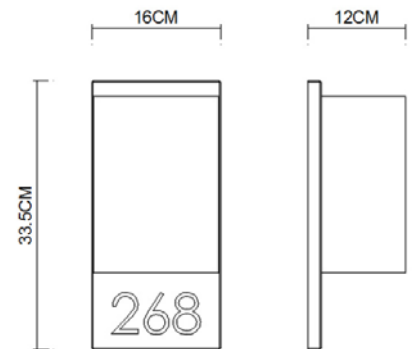

# Specification Sheet

Picture:

Product size:

Name: ----- Welcome Alphabet Narrow Wall Lamp

Code: ----- 1712

Finish: ----- Polished

Main Material: --- Stainless steel

Shade Material: -- Cloth+PVC

IP20

Inner Box:

365\*200\*170(mm) 1pc

Gross Weight: KGS

Net Weight: KGS

Outer Carton:

750\*420\*360(mm) 8pcs

Cable Length / Terminal Block: