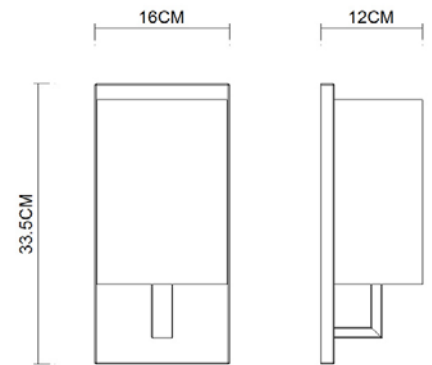

Specification Sheet

Picture:

Product size:

Name: ----- Welcome Narrow Wall Lamp

Code: ----- 1714

Finish: ----- Polished

Main Material: --- Stainless steel

Shade Material: -- Cloth+PVC

IP20

Inner Box:

365x200x170(mm) 1pc

Gross Weight: KGS

Net Weight: KGS

Outer Carton:

750x420x360(mm) 8pcs

Cable Length / Terminal Block: