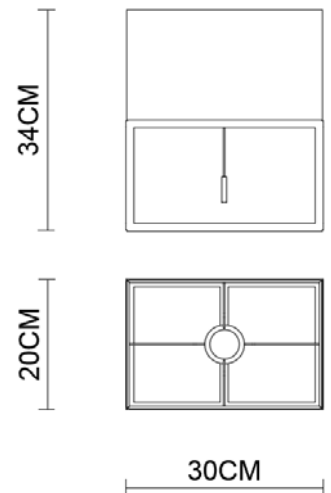

Specification Sheet

Picture:

Product size:

Name: ----- Space Oblong Table Lamp
Code: ----- 4710
Finish: ----- Polished
Main Material: --- Stainless steel
Shade Material: -- Fabric+PVC

Lamp Source: E27

Wattage:  1x60W /  1x12W

Input Voltage: 220~240 V

Lumen: 540 lm

Switch: Pull Switch

Energy Efficiency Class:

Plug: EU

Specification:

Inner Box:

Gross Weight: KGS

360*260*400(mm) 1pc

Net Weight: KGS

Outer Carton:

740*540*430(mm) 4 pcs

Installation Instruction: