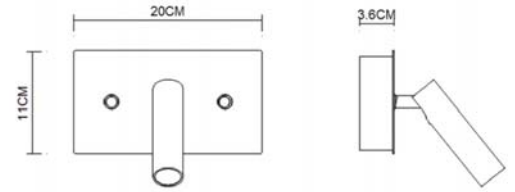

Specification Sheet

Picture:

Product size:

Name: ----- Firefly Duo 1 Wall Lamp

Code: ----- 1715

Finish: ----- Polished

Main Material: --- Stainless steel
+ Aluminium

Shade Material: -- Aluminium

IP20

Inner Box:

160*130*255(mm) 1pc

Gross Weight: KGS

Net Weight: KGS

Outer Carton:

340*280*540(mm) 8pcs

Cable Length / Terminal Block:

Installation Instruction:

size:200x110xH:36