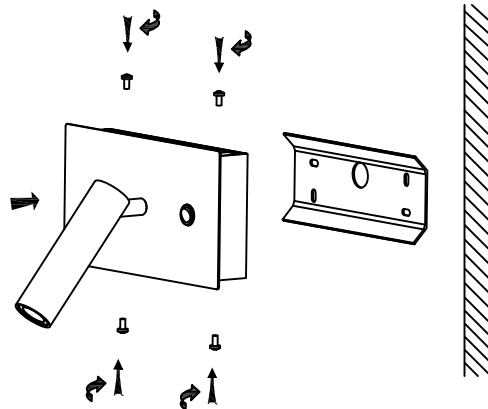

Specification Sheet

Picture:

Product size:

Name: ----- Firefly Duo 1 Wall Lamp

Code: ----- 1715

Finish: ----- Polished

Main Material: --- Stainless steel
+ Aluminium

Shade Material: -- Aluminium

IP20

Inner Box:

160*130*255(mm) 1pc

Gross Weight: KGS

Net Weight: KGS

Outer Carton:

340*280*540(mm) 8pcs

Cable Length / Terminal Block:

Installation Instruction:

size:200x110xH:36