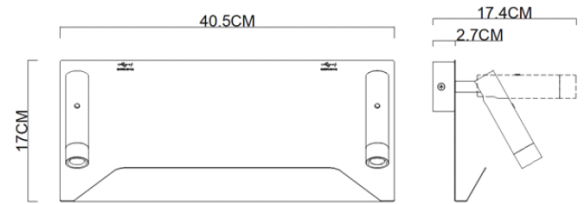

# Specification Sheet

Picture:

Product size:

Name: ----- Dida Mobile Support Wall  
Lamp-Both  
Code: ----- 1833  
Finish: ----- White / Black  
Main Material: --- Stainless steel  
+ Aluminium  
Shade Material: -- Aluminium

Specification:

IP20

Inner Box:

195\*130\*485(mm) 1pc

Gross Weight: KGS

Net Weight: KGS

Outer Carton:

410\*280\*510(mm) 4pcs