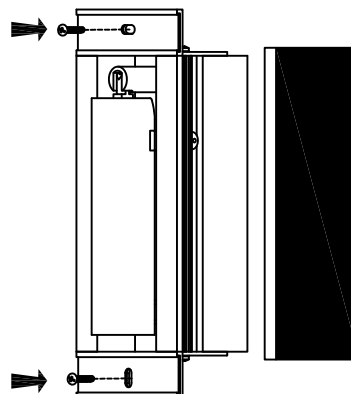

Specification Sheet

Picture:

Product size:

Name: ----- Dida Round Recessed Wall Lamp
Code: ----- 1666
Finish: ----- Polished
Main Material: --- Stainless steel + Aluminium
Shade Material: -- Aluminium

Lamp Source: LED

Inner Box:

Gross Weight: KGS

105*100*250(mm) 1pc

Net Weight: KGS

Outer Carton:

420*230*280(mm) 8pcs

Cable Length / Terminal Block:

Installation Instruction:

5.7CMx16CM Hole On The Wall

size:75x200xH:7