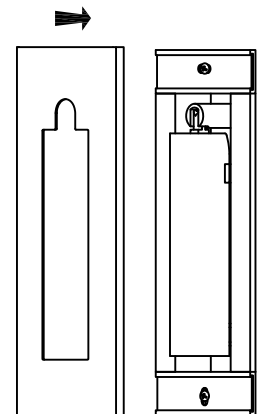

Specification Sheet

Picture:

Product size:

Name: ----- Dida Round Recessed Wall Lamp
Code: ----- 1666
Finish: ----- Polished
Main Material: --- Stainless steel + Aluminium
Shade Material: -- Aluminium

Lamp Source: LED

Inner Box:

Gross Weight: KGS

105*100*250(mm) 1pc

Net Weight: KGS

Outer Carton:

420*230*280(mm) 8pcs

Cable Length / Terminal Block:

Installation Instruction:

5.7CMx16CM Hole On The Wall

size:75x200xH:7