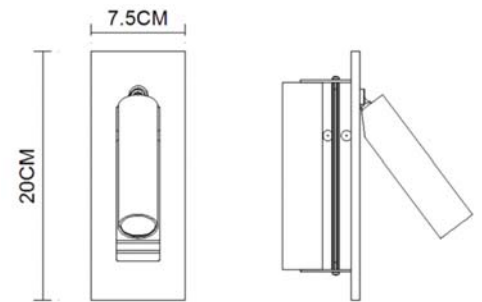

Specification Sheet

Picture:

Product size:

Name: ----- Dida Round Recessed Wall Lamp
Code: ----- 1666
Finish: ----- Polished
Main Material: --- Stainless steel + Aluminium
Shade Material: -- Aluminium

Lamp Source: LED

Wattage:  1x3W

Input Voltage: 220~240 V

Lumen: 121 lm

Switch: Na

Energy Efficiency Class: A

Plug: Na

Specification:

IP20

Inner Box:

Gross Weight: KGS

105*100*250(mm) 1pc

Net Weight: KGS

Outer Carton:

420*230*280(mm) 8pcs

Cable Length / Terminal Block:

Installation Instruction:

5.7CMx16CM Hole On The Wall

size:75x200xH:7