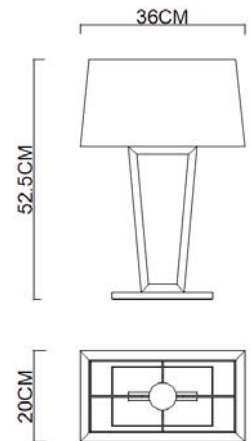

Specification Sheet

Picture:

Product size:

Name: ----- Pull Table Lamp
Code: ----- 4723
Finish: ----- Polished
Main Material: --- Stainless steel
Shade Material: -- Fabric+PVC

Lamp Source: E27

Wattage:  1x60W /  1x12W

Gross Weight: KGS

415*255*465(mm) 1pc

Net Weight: KGS

Outer Carton:

530*430*960(mm) 4pcs

Installation Instruction: