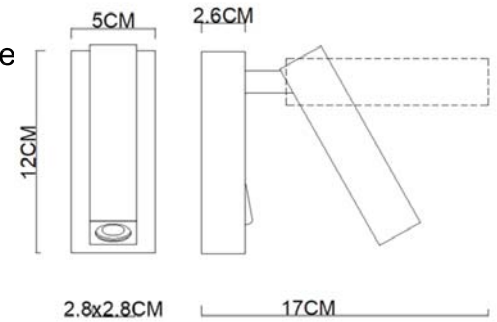

# Specification Sheet

Picture:

Product size:

Name: ----- Dida 28 Square Wall Lamp

Code: ----- 1838

Finish: ----- -Stainless Steel Polished  
-Polished Chrome  
-White  
-Black

Main Material: --- Stainless steel  
+ Aluminium

Shade Material: -- Aluminium

Lamp Source: LED

Wattage:  1x2W

Input Voltage: 220~240 V

Lumen: 131 lm

Switch: Rocker Switch

Energy Efficiency Class: A

Plug: Na

Specification:

IP20

Inner Box:

Gross Weight: KGS

140\*100\*170(mm) 1pc

Net Weight: KGS

Outer Carton:

300\*220\*365(mm) 8pcs

Cable Length / Terminal Block:

Installation Instruction:

size:120x50xH:26