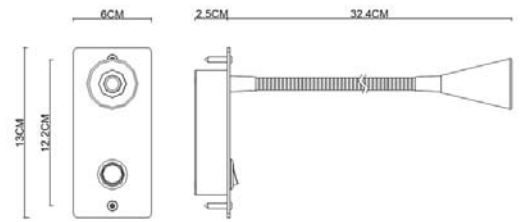

Specification Sheet

Picture:

Name: ----- Babbie Recessed Rectangular+Hose Wall Lamp

Code: ----- 1756

Finish: ----- Polished+Chrome

Main Material: --- Stainless steel

Shade Material: -- Aluminium

Product size:

Lamp Source: LED

Wattage: 1xMax1W

Input Voltage: 220~240 V

Lumen: 85 lm

Switch: Rocker

Energy Efficiency Class:Class 1

Plug: Na

Specification:

IP20

Inner Box:

170*100*130(mm) 1pc

Gross Weight: KGS

Net Weight: KGS

Outer Carton:

360*220*680(mm) 20pcs

Open the hole in the fixing board
size:3.6x9.5CM