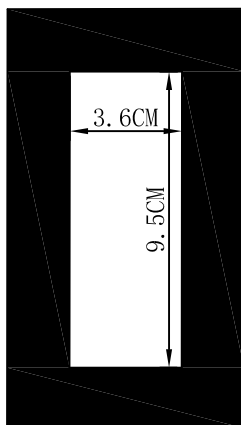

Specification Sheet

Picture:

Name: ----- Babbie Recessed Rectangular+Hose Wall Lamp

Code: ----- 1756

Finish: ----- Polished+Chrome

Main Material: --- Stainless steel

Shade Material: -- Aluminium

Product size:

IP20

Inner Box:

170*100*130(mm) 1pc

Gross Weight: KGS

Net Weight: KGS

Outer Carton:

360*220*680(mm) 20pcs

Open the hole in the fixing board
size:3.6x9.5CM