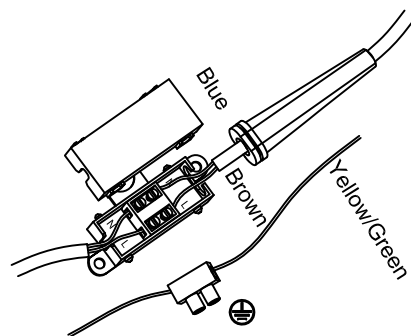

Specification Sheet

Picture:

Name: ----- Babbie Recessed Rectangular+Hose Wall Lamp

Code: ----- 1756

Finish: ----- Polished+Chrome

Main Material: --- Stainless steel

Shade Material: -- Aluminium

Product size:

IP20

Inner Box:

170*100*130(mm) 1pc

Gross Weight: KGS

Net Weight: KGS

Outer Carton:

360*220*680(mm) 20pcs

Open the hole in the fixing board
size:3.6x9.5CM

Cable Length / Terminal Block:

This product must be earthed

Installation Instruction: