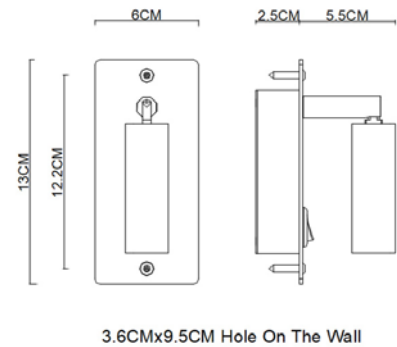

Specification Sheet

Picture:

Product size:

Name: ----- Andie Recessed
Rectangular
+Knuckle Joint
Wall Lamp
Code: ----- 1746
Finish: ----- Polished+Chrome
Main Material: --- Stainless steel
Shade Material: -- Aluminium

Lamp Source: LED Wattage: 1xMax1W
Input Voltage: 220~240 V Lumen: 85 lm
Switch: Rocker Energy Efficiency Class: Class 1
Plug: Na

Specification:

Inner Box: Gross Weight: KGS
170*100*130(mm) 1pc Net Weight: KGS
Outer Carton:
360*220*680(mm) 20pcs

Open the hole in the fixing board
size:3.6x9.5CM

Cable Length / Terminal Block:

Installation Instruction: