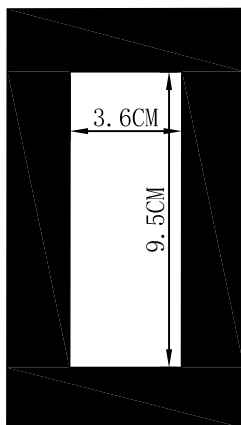

Specification Sheet

Picture:

Product size:

Name: ----- Andie Recessed
Rectangular
+Knuckle Joint
Wall Lamp
Code: ----- 1746
Finish: ----- Polished+Chrome
Main Material: --- Stainless steel
Shade Material: -- Aluminium

Lamp Source: LED Wattage: 1xMax1W
Input Voltage: 220~240 V Lumen: 85 lm
Switch: Rocker Energy Efficiency Class: Class 1
Plug: Na

Specification:

Inner Box: Gross Weight: KGS
170*100*130(mm) 1pc Net Weight: KGS
Outer Carton:
360*220*680(mm) 20pcs

Open the hole in the fixing board
size:3.6x9.5CM

Cable Length / Terminal Block:

Installation Instruction: