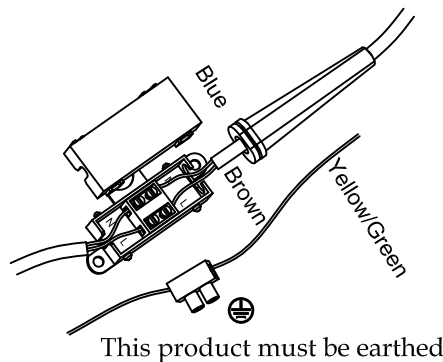

Specification Sheet

Picture:

Product size:

Name: ----- Andie Recessed
Rectangular
+Knuckle Joint
Wall Lamp
Code: ----- 1746
Finish: ----- Polished+Chrome
Main Material: --- Stainless steel
Shade Material: -- Aluminium

Lamp Source: LED Wattage: 1xMax1W
Input Voltage: 220~240 V Lumen: 85 lm
Switch: Rocker Energy Efficiency Class: Class 1
Plug: Na

Specification:

Inner Box: Gross Weight: KGS
170*100*130(mm) 1pc Net Weight: KGS
Outer Carton:
360*220*680(mm) 20pcs

Open the hole in the fixing board
size:3.6x9.5CM

Cable Length / Terminal Block:

Installation Instruction: