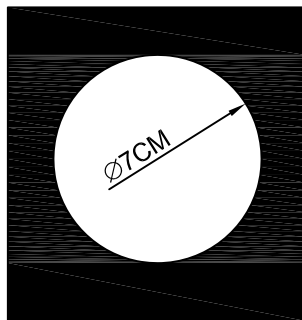

# Specification Sheet

Picture:

Product size:

Name: ----- Andie Big Recessed Round+Hose Wall Lamp

Code: ----- 1749

Finish: ----- Polished+Chrome

Main Material: ---- Stainless steel

Shade Material: -- Aluminium

IP20

Inner Box:

220x140x200(mm) 1pc

Gross Weight: KGS

Net Weight: KGS

Outer Carton:

730\*460\*430(mm) 20pcs

Open the hole in the fixing board  
size: Ø7CM