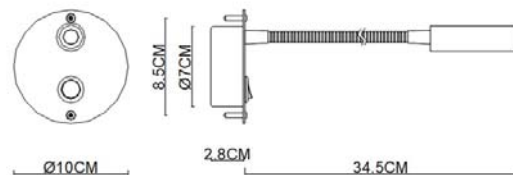

# Specification Sheet

Picture:

Product size:

Name: ----- Andie Big Recessed Round+Hose Wall Lamp

Code: ----- 1749

Finish: ----- Polished+Chrome

Main Material: ---- Stainless steel

Shade Material: -- Aluminium

Lamp Source: LED

Wattage: 1xMax1W

Input Voltage: 220~240 V

Lumen: 85 lm

Switch: Rocker

Energy Efficiency Class: Class 1

Plug: Na

Specification:

IP20

Inner Box:

220x140x200(mm) 1pc

Gross Weight: KGS

Net Weight: KGS

Outer Carton:

730\*460\*430(mm) 20pcs

Open the hole in the fixing board  
size: Ø7CM