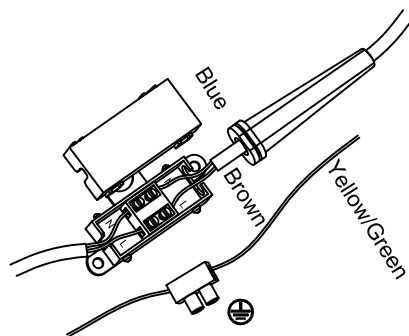

# Specification Sheet

Picture:

Product size:

Name: ----- Andie Big Recessed Round+Hose Wall Lamp

Code: ----- 1749

Finish: ----- Polished+Chrome

Main Material: ---- Stainless steel

Shade Material: -- Aluminium

IP20

Inner Box:

220x140x200(mm) 1pc

Gross Weight: KGS

Net Weight: KGS

Outer Carton:

730\*460\*430(mm) 20pcs

Open the hole in the fixing board  
size: Ø7CM

Cable Length / Terminal Block:

This product must be earthed

Installation Instruction: