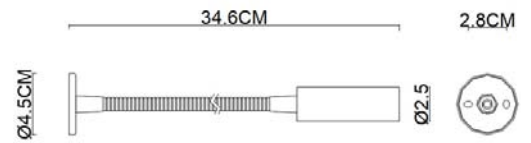

# Specification Sheet

Picture:

Product size:

Name: ----- Andie Mini Hose  
Wall Lamp  
Code: ----- 1751  
Finish: ----- Polished+Chrome  
Main Material: --- Stainless steel  
Shade Material: -- Aluminium

Lamp Source: LED

Wattage: 1xMax1W

Input Voltage: 350mA(No LED Drives)

Lumen: 85 lm

Switch: N/A

Energy Efficiency Class:3

Specification:

IP20

Inner Box:

80x80x380(mm) 1pc

Gross Weight: KGS

Net Weight: KGS

Outer Carton:

350\*180\*785(mm) 24pcs

Open the hole in the fixing board  
size:Ø1.6CM

Cable Length