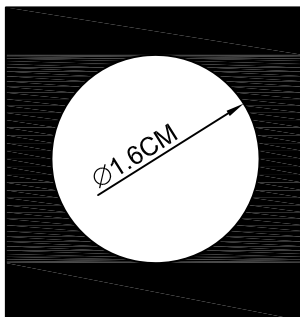

Inner Box:

80x80x380(mm) 1pc

Gross Weight: KGS

Net Weight: KGS

Outer Carton:

350\*180\*785(mm) 24pcs

Open the hole in the fixing board  
size:Ø1.6CM

Cable Length