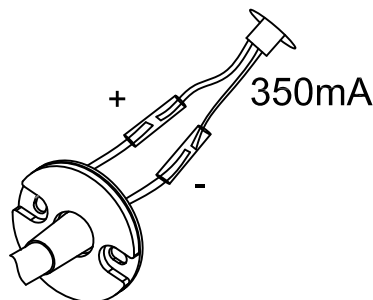

# Specification Sheet

Picture:

Product size:

Name: ----- Andie Mini Hose  
Wall Lamp  
Code: ----- 1751  
Finish: ----- Polished+Chrome  
Main Material: --- Stainless steel  
Shade Material: -- Aluminium

Inner Box:

80x80x380(mm) 1pc

Gross Weight: KGS

Net Weight: KGS

Outer Carton:

350\*180\*785(mm) 24pcs

Open the hole in the fixing board  
size:Ø1.6CM

Cable Length