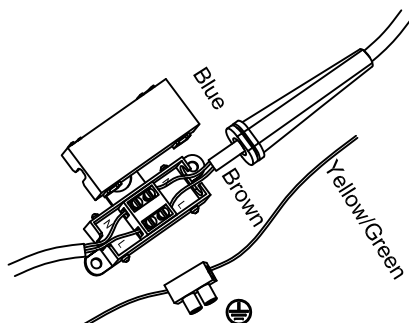

# Specification Sheet

Picture:

Product size:

Name: ----- Andie Round  
+Hose Wall Lamp  
Code: ----- 1752  
Finish: ----- Polished+Chrome  
Main Material: --- Stainless steel  
Shade Material: -- Aluminium

IP20

Inner Box:

Gross Weight: KGS

100x100x420(mm) 1pc

Net Weight: KGS

Outer Carton:

530\*220\*445(mm) 20pcs

Cable Length / Terminal Block:

This product must be earthed

Installation Instruction: