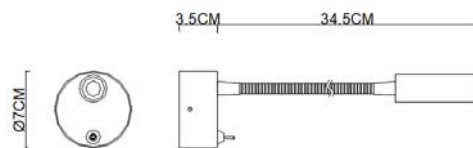

# Specification Sheet

Picture:

Product size:

Name: ----- Andie Round  
+Hose Wall Lamp  
Code: ----- 1752  
Finish: ----- Polished+Chrome  
Main Material: --- Stainless steel  
Shade Material: -- Aluminium

IP20

Inner Box:

Gross Weight: KGS

100x100x420(mm) 1pc

Net Weight: KGS

Outer Carton:

530\*220\*445(mm) 20pcs

Cable Length / Terminal Block: