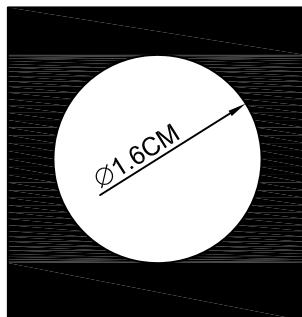

Specification Sheet

Picture:

Name: ----- Babbie Mini Knuckle
Joint Wall Lamp

Code: ----- 1759

Finish: ----- Polished+Chrome

Main Material: --- Stainless steel

Shade Material: -- Aluminium

Product size:

5.6CM

2.8CM

8.6CM
Ø4.5CM

Lamp Source: LED

Wattage: 1xMax1W

Input Voltage: 350mA(No LED Drives)

Lumen: 85 lm

Switch: N/A

Energy Efficiency Class:3

Specification:

IP20

Inner Box:

80x80x160(mm) 1pc

Gross Weight: KGS

Net Weight: KGS

Outer Carton:

350*180*505(mm) 24pcs

Open the hole in the fixing board
size:Ø1.6CM

Cable Length

Installation Instruction: