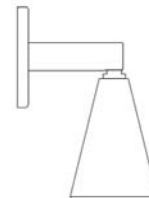

Specification Sheet

Picture:

Name: ----- Babbie Mini Knuckle
Joint Wall Lamp

Code: ----- 1759

Finish: ----- Polished+Chrome

Main Material: --- Stainless steel

Shade Material: -- Aluminium

Product size:

5.6CM

2.8CM

8.6CM
Ø4.5CM

Lamp Source: LED

Wattage: 1xMax1W

Input Voltage: 350mA(No LED Drives)

Lumen: 85 lm

Switch: N/A

Energy Efficiency Class:3

Specification:

IP20

Inner Box:

80x80x160(mm) 1pc

Gross Weight: KGS

Net Weight: KGS

Outer Carton:

350*180*505(mm) 24pcs

Open the hole in the fixing board
size:Ø1.6CM

Cable Length

Installation Instruction: