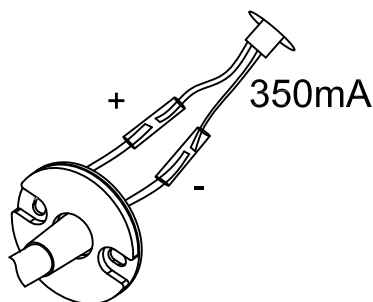

Specification Sheet

Picture:

Name: ----- Babbie Mini Knuckle
Joint Wall Lamp

Code: ----- 1759

Finish: ----- Polished+Chrome

Main Material: --- Stainless steel

Shade Material: -- Aluminium

Product size:

5.6CM

2.8CM

8.6CM
Ø4.5CM

Lamp Source: LED

Wattage: 1xMax1W

Input Voltage: 350mA(No LED Drives)

Lumen: 85 lm

Switch: N/A

Energy Efficiency Class:3

Specification:

IP20

Inner Box:

80x80x160(mm) 1pc

Gross Weight: KGS

Net Weight: KGS

Outer Carton:

350*180*505(mm) 24pcs

Open the hole in the fixing board
size:Ø1.6CM

Cable Length

Installation Instruction: