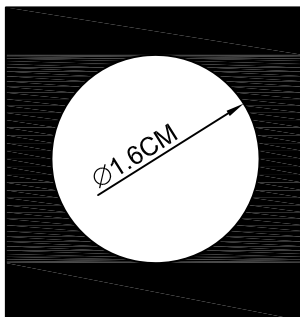

# Specification Sheet

Picture:

Name: ----- Babbie Mini Hose Wall Lamp  
Code: ----- 1760  
Finish: ----- Polished+Chrome  
Main Material: --- Stainless steel  
Shade Material: -- Aluminium

Product size:

Lamp Source: LED

80x80x380(mm) 1pc

Gross Weight: KGS

Net Weight: KGS

Outer Carton:

350\*180\*785(mm) 24pcs

Open the hole in the fixing board  
size:Ø1.6CM

Cable Length

Installation Instruction: