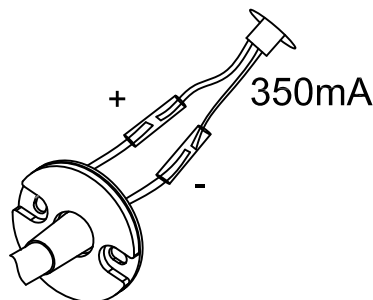

# Specification Sheet

Picture:

Name: ----- Babbie Mini Hose Wall Lamp  
Code: ----- 1760  
Finish: ----- Polished+Chrome  
Main Material: --- Stainless steel  
Shade Material: -- Aluminium

Product size:

Lamp Source: LED

80x80x380(mm) 1pc

Gross Weight: KGS

Net Weight: KGS

Outer Carton:

350\*180\*785(mm) 24pcs

Open the hole in the fixing board  
size:Ø1.6CM

Cable Length

Installation Instruction: