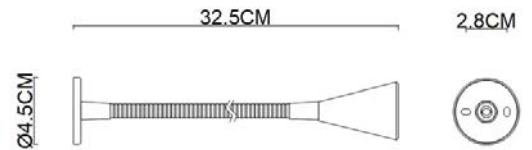

# Specification Sheet

Picture:

Name: ----- Babbie Mini Hose Wall Lamp  
Code: ----- 1760  
Finish: ----- Polished+Chrome  
Main Material: --- Stainless steel  
Shade Material: -- Aluminium

Product size:

Lamp Source: LED

Wattage: 1xMax1W

Input Voltage: 350mA(No LED Drives)

Lumen: 85 lm

Switch: N/A

Energy Efficiency Class:3

Specification:

IP20

Inner Box:

80x80x380(mm) 1pc

Gross Weight: KGS

Net Weight: KGS

Outer Carton:

350\*180\*785(mm) 24pcs

Open the hole in the fixing board  
size:Ø1.6CM

Cable Length

Installation Instruction: