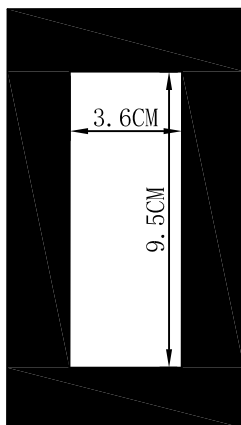

Specification Sheet

Picture:

Name: ----- Finney Recessed Rectangular
+Knuckle Joint
Wall Lamp

Code: ----- 1764

Finish: ----- Polished+Chrome

Main Material: --- Stainless steel

Shade Material: -- Aluminium

Product size:

IP20

Inner Box:

170*100*130(mm) 1pc

Gross Weight: KGS

Net Weight: KGS

Outer Carton:

360*220*680(mm) 20pcs

Open the hole in the fixing board
size:3.6x9.5CM

Cable Length / Terminal Block:

Installation Instruction: