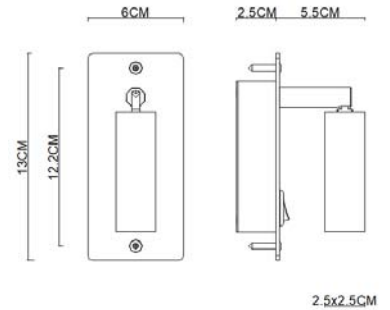

Specification Sheet

Picture:

Name: ----- Finney Recessed Rectangular
+Knuckle Joint
Wall Lamp

Code: ----- 1764

Finish: ----- Polished+Chrome

Main Material: --- Stainless steel

Shade Material: -- Aluminium

Product size:

Lamp Source: LED

Wattage: 1xMax1W

Input Voltage: 220~240 V

Lumen: 85 lm

Switch: Rocker

Energy Efficiency Class: Class 1

Plug: Na

Specification:

IP20

Inner Box:

170*100*130(mm) 1pc

Gross Weight: KGS

Net Weight: KGS

Outer Carton:

360*220*680(mm) 20pcs

Open the hole in the fixing board
size:3.6x9.5CM