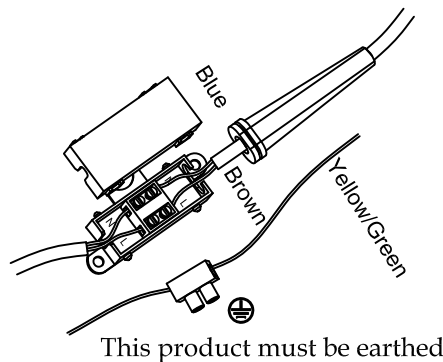

Specification Sheet

Picture:

Name: ----- Finney Recessed Rectangular
+Knuckle Joint
Wall Lamp

Code: ----- 1764

Finish: ----- Polished+Chrome

Main Material: --- Stainless steel

Shade Material: -- Aluminium

Product size:

IP20

Inner Box:

170*100*130(mm) 1pc

Gross Weight: KGS

Net Weight: KGS

Outer Carton:

360*220*680(mm) 20pcs

Open the hole in the fixing board
size:3.6x9.5CM

Cable Length / Terminal Block:

Installation Instruction: