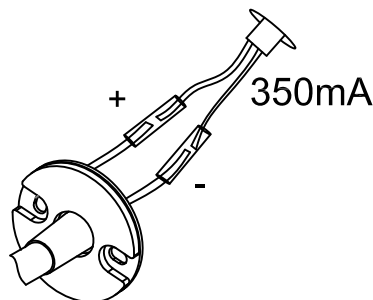

Specification Sheet

Picture:

Name: ----- Finney Mini Hose
Wall Lamp

Code: ----- 1767

Finish: ----- Polished+Chrome

Main Material: --- Stainless steel

Shade Material: -- Aluminium

Product size:

Inner Box:

80x80x380(mm) 1pc

Gross Weight: KGS

Net Weight: KGS

Outer Carton:

350*180*785(mm) 24pcs

Open the hole in the fixing board
size:Ø1.6CM

Cable Length