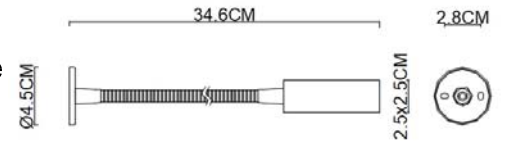

Specification Sheet

Picture:

Name: ----- Finney Mini Hose
Wall Lamp

Code: ----- 1767

Finish: ----- Polished+Chrome

Main Material: --- Stainless steel

Shade Material: -- Aluminium

Product size:

Lamp Source: LED

Wattage: 1xMax1W

Input Voltage: 350mA(No LED Drives)

Lumen: 85 lm

Switch: N/A

Energy Efficiency Class:3

Specification:

IP20

Inner Box:

80x80x380(mm) 1pc

Gross Weight: KGS

Net Weight: KGS

Outer Carton:

350*180*785(mm) 24pcs

Open the hole in the fixing board
size:Ø1.6CM

Cable Length