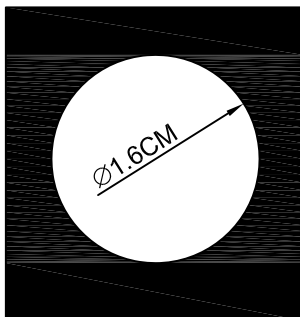

Specification Sheet

Picture:

Name: ----- Finney Mini Hose
Wall Lamp

Code: ----- 1767

Finish: ----- Polished+Chrome

Main Material: --- Stainless steel

Shade Material: -- Aluminium

Product size:

Inner Box:

80x80x380(mm) 1pc

Gross Weight: KGS

Net Weight: KGS

Outer Carton:

350*180*785(mm) 24pcs

Open the hole in the fixing board
size:Ø1.6CM

Cable Length