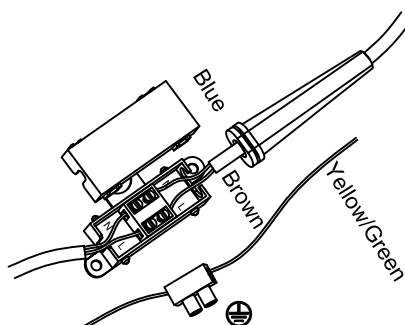

Specification Sheet

Picture:

Name: ----- Finney Square+Hose
Wall Lamp

Code: ----- 1768

Finish: ----- Polished+Chrome

Main Material: ---- Stainless steel

Shade Material: -- Aluminium

Product size:

IP20

Inner Box:

Gross Weight: KGS

100x100x420(mm) 1pc

Net Weight: KGS

Outer Carton:

530*220*445(mm) 20pcs

Cable Length / Terminal Block:

This product must be earthed

Installation Instruction: