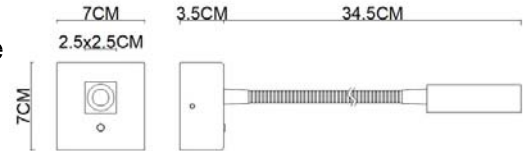

Specification Sheet

Picture:

Name: ----- Finney Square+Hose
Wall Lamp

Code: ----- 1768

Finish: ----- Polished+Chrome

Main Material: ---- Stainless steel

Shade Material: -- Aluminium

Product size:

IP20

Inner Box:

Gross Weight: KGS

100x100x420(mm) 1pc

Net Weight: KGS

Outer Carton:

530*220*445(mm) 20pcs

Cable Length / Terminal Block: