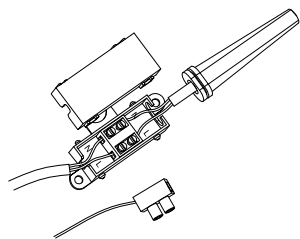

# Specification Sheet

Picture:

Product size:

Name: ----- Fold Single Wall Lamp  
Code: ----- 1774  
Finish: ----- Polished  
Main Material: --- Stainless steel + Aluminium

Lamp Source: LED  
Wattage: 1xMax1W  
Input Voltage: 220~240 V  
Lumen: 80 lm  
Switch: Micro Switch  
Energy Efficiency Class: A  
Plug: Na

Specification:

Inner Box: Gross Weight: KGS  
140\*100\*390(mm) 1pc  
Net Weight: KGS  
Outer Carton:  
420\*300\*420(mm) 8pcs

Cable Length / Terminal Block:

Installation Instruction:

size:230x40xH:40