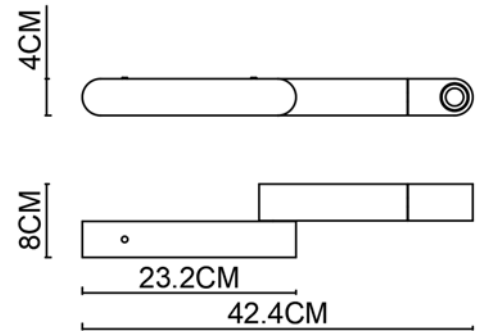

# Specification Sheet

Picture:

Product size:

Name: ----- Fold Single Wall Lamp  
Code: ----- 1774  
Finish: ----- Polished  
Main Material: --- Stainless steel + Aluminium

Lamp Source: LED  
Wattage: 1xMax1W  
Input Voltage: 220~240 V  
Lumen: 80 lm  
Switch: Micro Switch  
Energy Efficiency Class: A  
Plug: Na

Specification:

Inner Box: Gross Weight: KGS  
140\*100\*390(mm) 1pc  
Net Weight: KGS  
Outer Carton:  
420\*300\*420(mm) 8pcs

Cable Length / Terminal Block:

Installation Instruction:

size:230x40xH:40