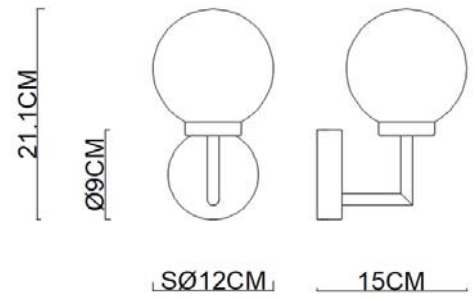

Specification Sheet

Picture:

Name: ----- Pearl Arm Wall Lamp
Code: ----- 1810
Finish: ----- Polished/Matte Nicke
Main Material: --- Stainless steel
+ Opal Glass
Shade Material: -- Opal Glass

Product size:

IP44

Inner Box:

315*185*150(mm) 1pc

Gross Weight: KGS

Net Weight: KGS

Outer Carton:

650*390*475(mm) 12pcs

Cable Length / Terminal Block:

This product must be earthed

Installation Instruction:

size: Ø90*25