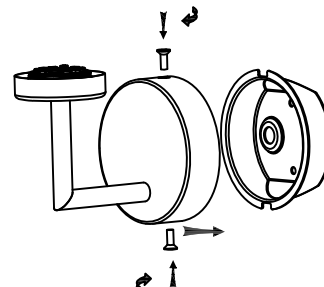

Specification Sheet

Picture:

Name: ----- Pearl Arm Wall Lamp
Code: ----- 1810
Finish: ----- Polished/Matte Nicke
Main Material: --- Stainless steel
+ Opal Glass
Shade Material: -- Opal Glass

Product size:

IP44

Inner Box:

315*185*150(mm) 1pc

Gross Weight: KGS

Net Weight: KGS

Outer Carton:

650*390*475(mm) 12pcs

Cable Length / Terminal Block:

This product must be earthed

Installation Instruction:

size: Ø90*25