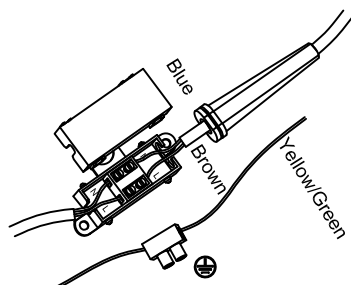

Specification Sheet

Picture:

Name: ----- Pearl Arm Wall Lamp
Code: ----- 1810
Finish: ----- Polished/Matte Nicke
Main Material: --- Stainless steel
+ Opal Glass
Shade Material: -- Opal Glass

Product size:

IP44

Inner Box:

315*185*150(mm) 1pc

Gross Weight: KGS

Net Weight: KGS

Outer Carton:

650*390*475(mm) 12pcs

Cable Length / Terminal Block:

This product must be earthed

Installation Instruction:

size: Ø90*25