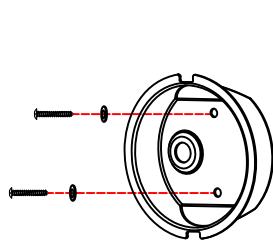

Specification Sheet

Picture:

Name: ----- Pearl Arm Wall Lamp
Code: ----- 1810
Finish: ----- Polished/Matte Nicke
Main Material: --- Stainless steel
+ Opal Glass
Shade Material: -- Opal Glass

Product size:

IP44

Inner Box:

315*185*150(mm) 1pc

Gross Weight: KGS

Net Weight: KGS

Outer Carton:

650*390*475(mm) 12pcs

Cable Length / Terminal Block:

This product must be earthed

Installation Instruction:

size: Ø90*25