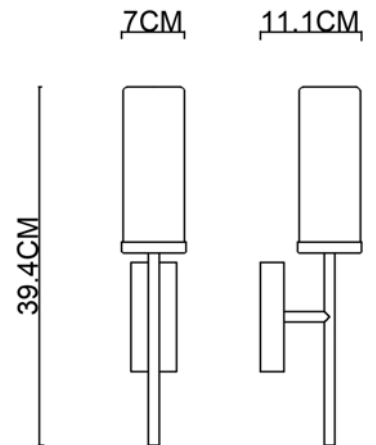

Specification Sheet

Picture:

Product size:

Name: ----- Moore Wall Lamp
Code: ----- 1818
Finish: ----- Polished
Main Material: --- Stainless steel
Shade Material: -- Opal Glass

Lamp Source: LED

Wattage: 1xMax6W

Input Voltage: 220~240 V

Lumen: 550 lm

Switch: Na

Energy Efficiency Class: A

Plug: Na

Specification:

IP44

Inner Box:

Gross Weight: KGS

215*115*315(mm) 1pc

Net Weight: KGS

Outer Carton:

480*450*345(mm) 8pcs

Cable Length / Terminal Block:

Installation Instruction:

size:120x50xH:26