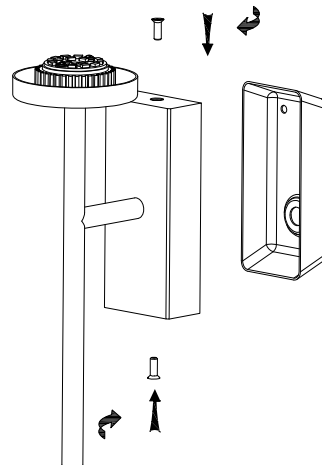

Specification Sheet

Picture:

Product size:

Name: ----- Moore Wall Lamp
Code: ----- 1818
Finish: ----- Polished
Main Material: --- Stainless steel
Shade Material: -- Opal Glass

Lamp Source: LED

Wattage: 1xMax6W

Gross Weight: KGS

215*115*315(mm) 1pc

Net Weight: KGS

Outer Carton:

480*450*345(mm) 8pcs

Cable Length / Terminal Block:

Installation Instruction:

size:120x50xH:26