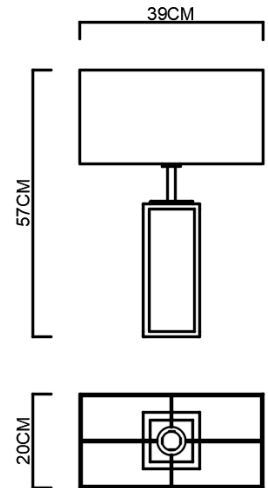

Specification Sheet

Picture:

Product size:

Name: ----- Time Square Table Lamp

Code: ----- 4820

Finish: ----- Textured Black + Mirror
/ Bronze + Mirror

Main Material: --- Steel

Shade Material: -- Fabric+PVC

Lamp Source: E27

Wattage:  1x60W /  1x12W

Input Voltage: 220~240 V

Lumen: 540 lm

Switch: In-line Switch

Energy Efficiency Class:

Plug: EU

Specification:

IP20

Inner Box:

445*255*520(mm) 1pc

Gross Weight: KGS

Net Weight: KGS

Outer Carton:

530*465*550(mm) 2pcs

Installation Instruction: