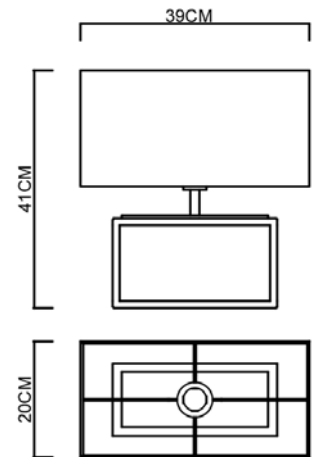

Specification Sheet

Picture:

Product size:

Name: ----- Time Oblong Table Lamp
Code: ----- 4822
Finish: ----- Textured Black + Mirror
/ Bronze + Mirror
Main Material: --- Steel
Shade Material: -- Fabric+PVC

Lamp Source: E27

Wattage:  1x60W /  1x12W

Input Voltage: 220~240 V

Lumen: 540 lm

Switch: In-line Switch

Energy Efficiency Class:

Plug: EU

Specification:

Inner Box:

Gross Weight: KGS

445*255*360(mm) 1pc

Net Weight: KGS

Outer Carton:

530*465*390(mm) 2pcs

Installation Instruction: