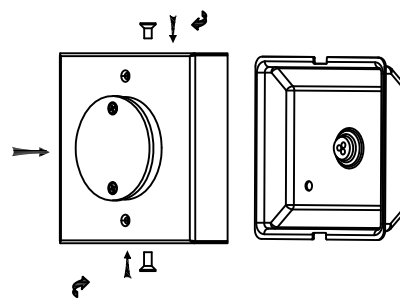

Specification Sheet

Picture:

Product size:

Name: ----- Venice Oblong Glass
Wall Lamp
Code: ----- 1826
Finish: ----- Polished
Main Material: --- Stainless steel
Shade Material: -- Opal Glass

Lamp Source: LED

Inner Box:

210*150*210(mm) 1pc

Gross Weight: KGS

Net Weight: KGS

Outer Carton:

440*320*450(mm) 8pcs

Cable Length / Terminal Block:

Installation Instruction:

size:100x100xH:26