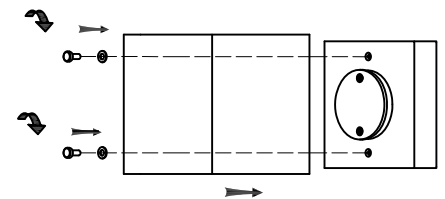

Specification Sheet

Picture:

Product size:

Name: ----- Venice Oblong Glass
Wall Lamp
Code: ----- 1826
Finish: ----- Polished
Main Material: --- Stainless steel
Shade Material: -- Opal Glass

Lamp Source: LED

Inner Box:

210*150*210(mm) 1pc

Gross Weight: KGS

Net Weight: KGS

Outer Carton:

440*320*450(mm) 8pcs

Cable Length / Terminal Block:

Installation Instruction:

size:100x100xH:26