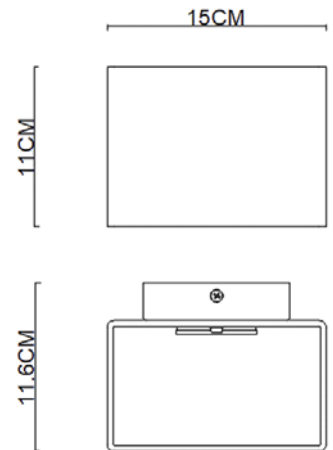

Specification Sheet

Picture:

Product size:

Name: ----- Venice Oblong Glass
Wall Lamp
Code: ----- 1826
Finish: ----- Polished
Main Material: --- Stainless steel
Shade Material: -- Opal Glass

Lamp Source: LED

Wattage:  1x6W

Input Voltage: 220~240 V

Lumen: 550 lm

Switch: Na

Energy Efficiency Class: A

Plug: Na

Specification:

IP44

Inner Box:

210*150*210(mm) 1pc

Gross Weight: KGS

Net Weight: KGS

Outer Carton:

440*320*450(mm) 8pcs

Cable Length / Terminal Block:

Installation Instruction:

size:100x100xH:26