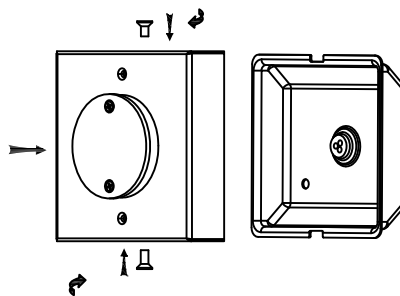

Specification Sheet

Picture:

Product size:

Name: ----- Venice Oval Glass
Wall Lamp
Code: ----- 1828
Finish: ----- Polished
Main Material: --- Stainless steel
Shade Material: -- Opal Glass

Lamp Source: LED

Inner Box:

230*150*210(mm) 1pc

Gross Weight: KGS

Net Weight: KGS

Outer Carton:

480*320*450(mm) 8pcs

Cable Length / Terminal Block:

Installation Instruction:

size:100x100xH:26