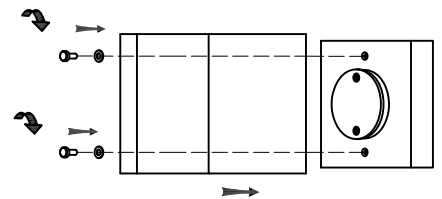

Specification Sheet

Picture:

Product size:

Name: ----- Venice Oval Glass
Wall Lamp
Code: ----- 1828
Finish: ----- Polished
Main Material: --- Stainless steel
Shade Material: -- Opal Glass

Lamp Source: LED

Inner Box:

230*150*210(mm) 1pc

Gross Weight: KGS

Net Weight: KGS

Outer Carton:

480*320*450(mm) 8pcs

Cable Length / Terminal Block:

Installation Instruction:

size:100x100xH:26