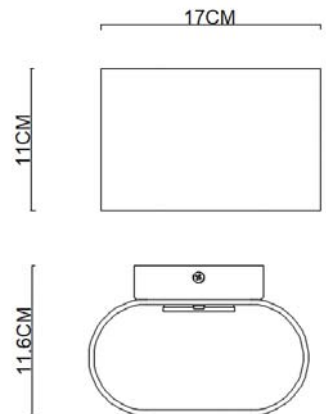

Specification Sheet

Picture:

Product size:

Name: ----- Venice Oval Glass
Wall Lamp
Code: ----- 1828
Finish: ----- Polished
Main Material: --- Stainless steel
Shade Material: -- Opal Glass

Lamp Source: LED

Wattage:  1x6W

Input Voltage: 220~240 V

Lumen: 550 lm

Switch: Na

Energy Efficiency Class: A

Plug: Na

Specification:

IP44

Inner Box:

230*150*210(mm) 1pc

Gross Weight: KGS

Net Weight: KGS

Outer Carton:

480*320*450(mm) 8pcs

Cable Length / Terminal Block:

Installation Instruction:

size:100x100xH:26