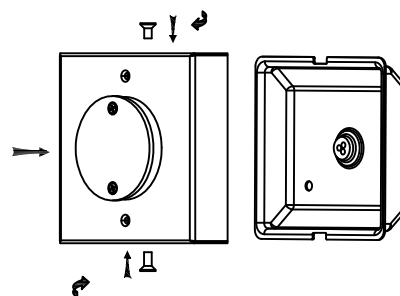

# Specification Sheet

Picture:

Name: ----- Venice Oval shade  
Wall Lamp  
Code: ----- 1829  
Finish: ----- Polished  
Main Material: --- Stainless steel  
Shade Material: -- Fabric+PVC

Product size:

Lamp Source: LED

Inner Box:

230\*150\*210(mm) 1pc

Gross Weight: KGS

Net Weight: KGS

Outer Carton:

480\*320\*450(mm) 8pcs

Cable Length / Terminal Block:

Installation Instruction:

size:100x100xH:26