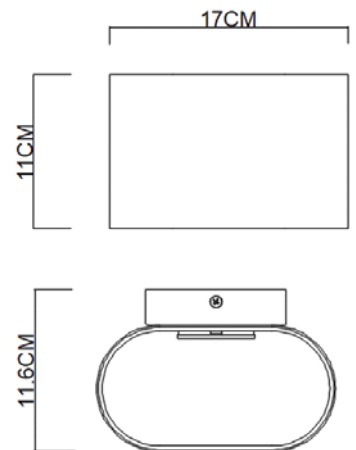

# Specification Sheet

Picture:

Name: ----- Venice Oval shade  
Wall Lamp  
Code: ----- 1829  
Finish: ----- Polished  
Main Material: --- Stainless steel  
Shade Material: -- Fabric+PVC

Product size:

Lamp Source: LED

Wattage:  1x6W

Input Voltage: 220~240 V

Lumen: 550 lm

Switch: Na

Energy Efficiency Class: A

Plug: Na

Specification:

IP20

Inner Box:

230\*150\*210(mm) 1pc

Gross Weight: KGS

Net Weight: KGS

Outer Carton:

480\*320\*450(mm) 8pcs

Cable Length / Terminal Block:

Installation Instruction:

size:100x100xH:26