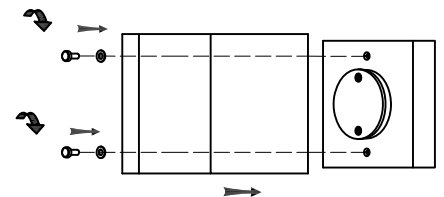

# Specification Sheet

Picture:

Name: ----- Venice Oval shade  
Wall Lamp  
Code: ----- 1829  
Finish: ----- Polished  
Main Material: --- Stainless steel  
Shade Material: -- Fabric+PVC

Product size:

Lamp Source: LED

Inner Box:

230\*150\*210(mm) 1pc

Gross Weight: KGS

Net Weight: KGS

Outer Carton:

480\*320\*450(mm) 8pcs

Cable Length / Terminal Block:

Installation Instruction:

size:100x100xH:26