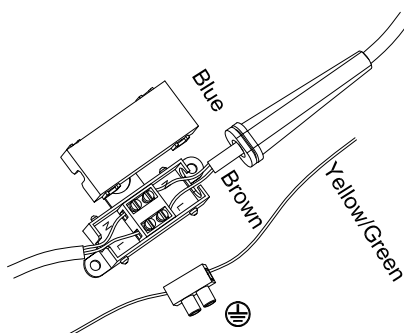

Specification Sheet

Picture:

Product size:

Name: ----- Lafite Bulge+Knuckle Joint Wall Lamp

Code: ----- 1842

Finish: ----- Polished+Chrom

Main Material: --- Stainless steel

Shade Material: -- Aluminium

IP20

Inner Box:

165*130*115(mm) 1pc

Gross Weight: KGS

Net Weight: KGS

Outer Carton:

350*280*260(mm) 8pcs

Cable Length / Terminal Block:

This product must be earthed

Installation Instruction:

size:Ø90xH:26