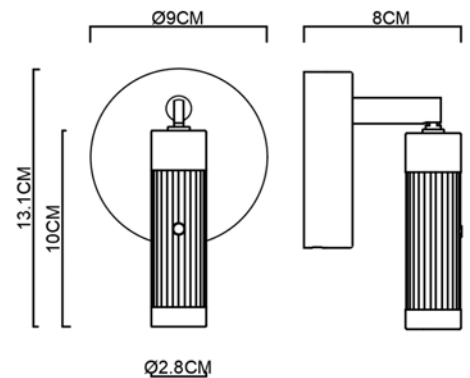

Specification Sheet

Picture:

Product size:

Name: ----- Lafite Bulge+Knuckle Joint Wall Lamp

Code: ----- 1842

Finish: ----- Polished+Chrom

Main Material: --- Stainless steel

Shade Material: -- Aluminium

Lamp Source: LED

Wattage: 1xMax3W

Input Voltage: 220~240 V

Lumen: 150 lm

Switch: Micro Switch

Energy Efficiency Class: A

Plug: Na

Specification:

IP20

Inner Box:

165*130*115(mm) 1pc

Gross Weight: KGS

Net Weight: KGS

Outer Carton:

350*280*260(mm) 8pcs

Cable Length / Terminal Block:

This product must be earthed

Installation Instruction:

size:Ø90xH:26