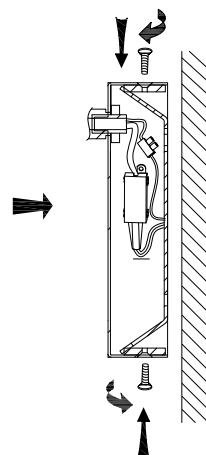

Specification Sheet

Picture:

Product size:

Name: ----- Lafite Bulge+Knuckle Joint Wall Lamp

Code: ----- 1842

Finish: ----- Polished+Chrom

Main Material: --- Stainless steel

Shade Material: -- Aluminium

IP20

Inner Box:

165*130*115(mm) 1pc

Gross Weight: KGS

Net Weight: KGS

Outer Carton:

350*280*260(mm) 8pcs

Cable Length / Terminal Block:

This product must be earthed

Installation Instruction:

size:Ø90xH:26