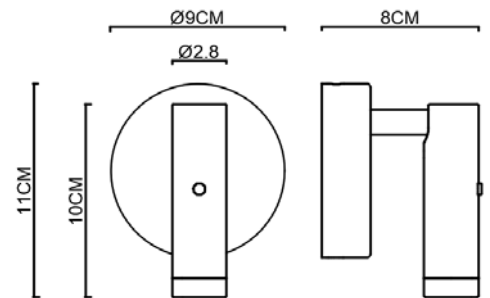

Specification Sheet

Picture:

Product size:

Name: ----- Latour Bulge+Knuckle Joint Wall Lamp

Code: ----- 1846

Finish: ----- Polished+Chrom

Main Material: --- Stainless steel

Shade Material: -- Aluminium

Lamp Source: LED

Wattage: 1xMax3W

Input Voltage: 220~240 V

Lumen: 150 lm

Switch: Micro Switch

Energy Efficiency Class: A

Plug: Na

Specification:

IP20

Inner Box:

165*130*115(mm) 1pc

Gross Weight: KGS

Net Weight: KGS

Outer Carton:

350*280*260(mm) 8pcs

Cable Length / Terminal Block:

This product must be earthed

Installation Instruction:

size:Ø90xH:26