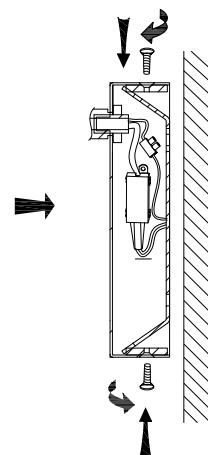

Specification Sheet

Picture:

Product size:

Name: ----- Latour Bulge+Knuckle Joint Wall Lamp

Code: ----- 1846

Finish: ----- Polished+Chrom

Main Material: --- Stainless steel

Shade Material: -- Aluminium

IP20

Inner Box:

165*130*115(mm) 1pc

Gross Weight: KGS

Net Weight: KGS

Outer Carton:

350*280*260(mm) 8pcs

Cable Length / Terminal Block:

This product must be earthed

Installation Instruction:

size:Ø90xH:26