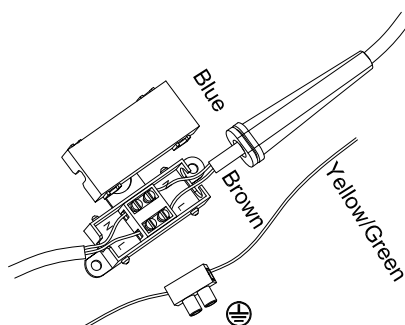

Specification Sheet

Picture:

Product size:

Name: ----- Latour Bulge+Knuckle Joint Wall Lamp

Code: ----- 1846

Finish: ----- Polished+Chrom

Main Material: --- Stainless steel

Shade Material: -- Aluminium

Lamp Source: LED

Wattage: 1xMax3W

Input Voltage: 220~240 V

Lumen: 150 lm

Switch: Micro Switch

Energy Efficiency Class: A

Plug: Na

Specification:

IP20

Inner Box:

165*130*115(mm) 1pc

Gross Weight: KGS

Net Weight: KGS

Outer Carton:

350*280*260(mm) 8pcs

Cable Length / Terminal Block:

This product must be earthed

Installation Instruction:

size:Ø90xH:26