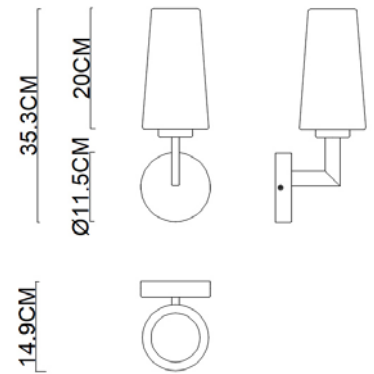

# Specification Sheet

Picture:

Name: ----- Dubai Wall Lamp

Code: ----- 1850

Finish: ----- Polished

Main Material: --- Stainless steel

Shade Material: -- Opal Glass

Product size:

Lamp Source: LED

Wattage: 1x6W

Input Voltage: 220~240 V

Lumen: 550 lm

Switch: Na

Energy Efficiency Class: A

Plug: Na

Specification:

IP44

Inner Box:

290\*190\*260(mm) 1pc

Gross Weight: KGS

Net Weight: KGS

Outer Carton:

640\*440\*590(mm) 8pcs

Cable Length / Terminal Block: