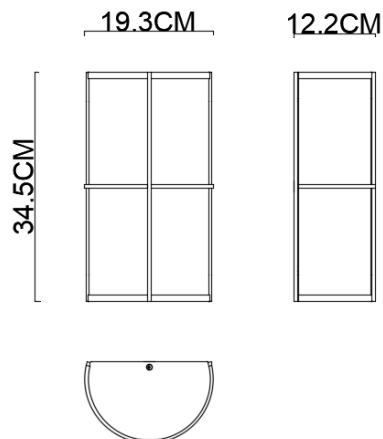

Specification Sheet

Picture:

Product size:

Name: ----- Watcher B
Wall Lamp
Code: ----- 1861
Finish: ----- Polished/
Textured Black
Main Material: --- Stainless steel
Shade Material: -- Stainless steel
+Clear Glass

Inner Box:

Gross Weight: KGS

270*200*430(mm) 1pc

Net Weight: 2.35 KGS

Outer Carton:

560*420*460(mm) 4pcs

Cable Length / Terminal Block:

Installation Instruction: