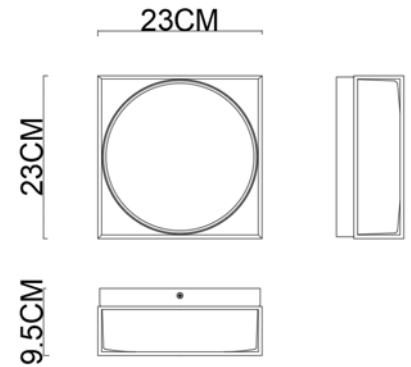

Specification Sheet

Picture:

Product size:

Name: ----- 4D
Code: ----- 3863
Finish: ----- Polished
Main Material: --- Stainless steel
Shade Material: -- Opal Glass

Lamp Source: LED

Wattage: 1x12W

Input Voltage: 220~240 V 50Hz/60Hz

Lumen: 1080m

Switch: Na

CRI: 80

Plug: Na

Color Temperature: 3000K

Energy Efficiency Class: A⁺⁺ A⁺ A

Specification:

Inner Box:

290x290x155(mm) 1pc

Gross Weight: KGS

Net Weight: 2.2 KGS

Outer Carton:

600*600*355(mm) 8pcs

Cable Length / Terminal Block:

Installation Instruction: