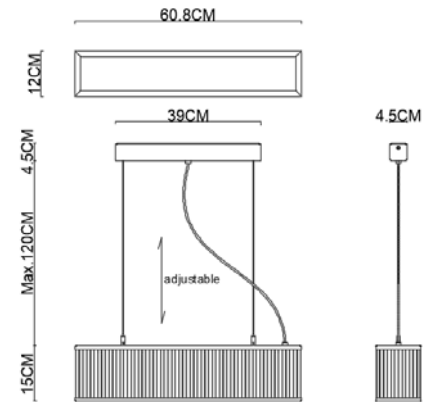

# Specification Sheet

Picture:

Name: ----- Cool  
Code: ----- 3866  
Finish: ----- Polished  
Main Material: --- Stainless steel  
Shade Material: -- Clear Glass

Product size:

Lamp Source: LED

Input Voltage: 220~240 V 50Hz/60Hz

Switch: Na

Plug: Na

Wattage: 1x10W

Lumen: 950 lm

CRI: 80

Color Temperature: 3000K

Energy Efficiency Class: A<sup>++</sup> A<sup>+</sup> A

Specification:

Inner Box:

660x185x260(mm) 1pc

Outer Carton:

680x390x545(mm) 4pcs

Gross Weight: KGS

Net Weight: 5 KGS

Cable Length / Terminal Block:

Installation Instruction: