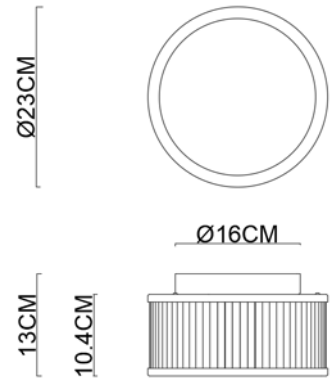

Specification Sheet

Picture:

Product size:

Name: ----- Cool
Code: ----- 3869
Finish: ----- Polished
Main Material: --- Stainless steel
Shade Material: -- Clear Glass

Lamp Source: LED

Wattage: 1x12W

Input Voltage: 220~240 V 50Hz/60Hz

Lumen: 880 lm

Switch: Na

CRI: 80

Plug: Na

Color Temperature: 3000K

Energy Efficiency Class: A⁺⁺ A⁺ A

Specification:

Inner Box:

Gross Weight: KGS

290x290x190(mm) 1pc

Net Weight: 2.3 KGS

Outer Carton:

620*620*405(mm) 8pcs

Cable Length / Terminal Block:

Installation Instruction: