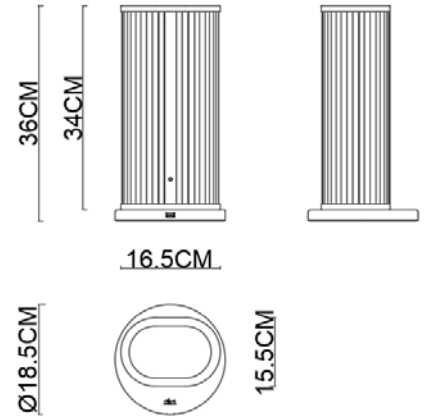

# Specification Sheet

Picture:

Name: ----- Cool  
Code: ----- 4877  
Finish: ----- Polished  
Main Material: --- Stainless steel  
Shade Material: -- Clear Glass

Product size:

Lamp Source: LED

Wattage: 1x10W+USB OUTPUT:5V  $\Rightarrow$  1A

Inner Box:

Gross Weight: KGS

240x240x420(mm) 1pc

Net Weight: 3.4 KGS

Outer Carton:

500x500x450(mm) 4pcs

Installation Instruction: